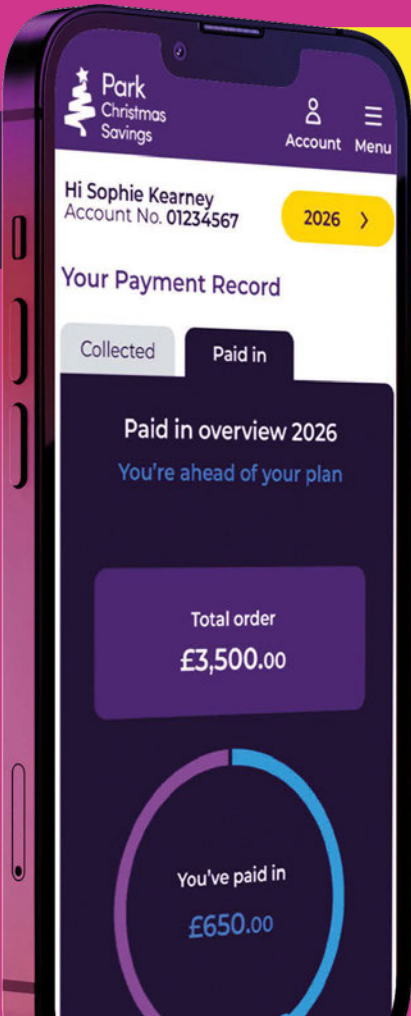

## Your 2026 Park Christmas **SNEAK PEAK!**

We've pulled out all the stops to help make Christmas 2026 your biggest and best yet – for you and your customers.

**NEW**  
Exclusive Agent Perks platform!

**NEW**  
Download the Easy-to-use Agent App

**NEW**  
Brand new retailers and hampers

We're sharing insider tips, tricks, and secrets from our top Super Agents, plus smart ways to maximise both physical and digital gift cards.

We've got everything you need – and so much more – to make this season truly unforgettable. **Now that's what we call Festive Impact!**

# The all new PARK AGENT PAYMENT TRACKER APP Made Just for You!

Have you downloaded the new Park Agent Payment Tracker App yet? Built just for you, it's packed with powerful tools to help you manage your business effortlessly!