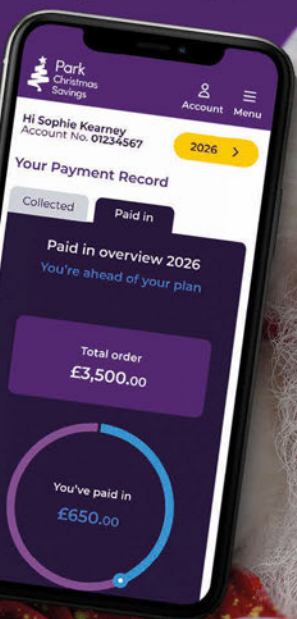

# SANTA'S GOT HIS HELPERS

With A Sleigh Full of Gift Cards for Every Wish

Meet the **NEW**  
**Agent App**

**Perks, Please!**  
**Exclusive**  
**Discounts Just**  
**for You**

**NEW**  
**Retailers**

**Discover**  
**Agent**  
**Secrets!**

**BRAND NEW**  
**Hampers for**  
**2026**

 Park  
Christmas  
Savings

[www.getpark.co.uk](http://www.getpark.co.uk)